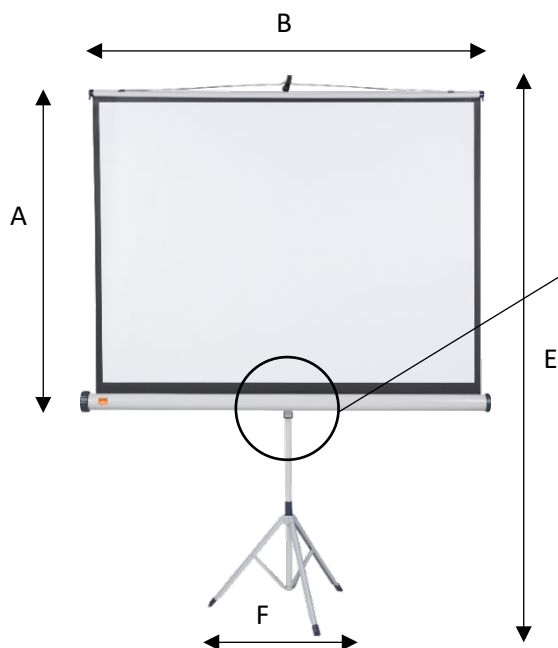

# TRIPOD SCREEN DIMENSIONS

Product Code	Description	A mm	B mm	C mm	D mm	E mm	F mm
1902395	Nobo Tripod Screen 1450x1088	1138	1580	90	70	2930	670
1902396	Nobo Tripod Screen 1700x1275	1325	1830	90	70	3260	670
1902397	Nobo Tripod Screen 1950x1463	1513	2080	90	70	3600	670
1902395W	Nobo Tripod Screen 1450x906	1138	1615	90	70	2930	670
1902396W	Nobo Tripod Screen 1700x1063	1325	1825	90	70	3260	670
1902397W	Nobo Tripod Screen 1950x1220	1513	2115	90	70	3600	670

Product Code	Description	Viewable Screen Area			Screen Size	
		a mm	b mm	c mm	d mm	e mm
1902395	Nobo Tripod Screen 1450x1088	1805	1450	1088	1500	1138
1902396	Nobo Tripod Screen 1700x1275	2118	1700	1275	1750	1325
1902397	Nobo Tripod Screen 1950x1463	2430	1950	1463	2000	1513
1902395W	Nobo Tripod Screen 1450x906	1710	1450	906	1500	1056
1902396W	Nobo Tripod Screen 1700x1063	2005	1700	1063	1750	1213
1902397W	Nobo Tripod Screen 1950x1220	2300	1950	1220	2000	1370

## Packaging Dimensions

Product Code	Description	EAN	Width mm	Height mm	Depth mm	Weight kg	Weight Product kg
1902395	Nobo Tripod Screen 1450x1088	5028252250283	1730	110	180	9,5	8,5
1902396	Nobo Tripod Screen 1700x1275	5028252250290	1950	110	180	11,4	9,98
1902397	Nobo Tripod Screen 1950x1463	5028252250306	2210	110	180	12,7	11,1
1902395W	Nobo Tripod Screen 1450x906	5028252425254	1765	135	210	9,5	6,5
1902396W	Nobo Tripod Screen 1700x1063	5028252425278	2010	135	210	10,37	7,8
1902397W	Nobo Tripod Screen 1950x1220	5028252425292	2260	135	210	11,96	11,5