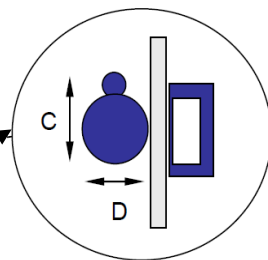

# TRIPOD SCREEN DIMENSIONS

Product Code	Description	A mm	B mm	C mm	D mm	E mm	F mm
1902395	Nobo Tripod Screen 1450x1088	1138	1580	90	70	2930	670
1902396	Nobo Tripod Screen 1700x1275	1325	1830	90	70	3260	670
1902397	Nobo Tripod Screen 1950x1463	1513	2080	90	70	3600	670
1902395W	Nobo Tripod Screen 1450x906	1138	1615	90	70	2930	670
1902396W	Nobo Tripod Screen 1700x1063	1325	1825	90	70	3260	670
1902397W	Nobo Tripod Screen 1950x1220	1513	2115	90	70	3600	670

Product Code	Description	Viewable Screen Area			Screen Size	
		a mm	b mm	c mm	d mm	e mm
1902395	Nobo Tripod Screen 1450x1088	1805	1450	1088	1500	1138
1902396	Nobo Tripod Screen 1700x1275	2118	1700	1275	1750	1325
1902397	Nobo Tripod Screen 1950x1463	2430	1950	1463	2000	1513
1902395W	Nobo Tripod Screen 1450x906	1710	1450	906	1500	1056
1902396W	Nobo Tripod Screen 1700x1063	2005	1700	1063	1750	1213
1902397W	Nobo Tripod Screen 1950x1220	2300	1950	1220	2000	1370

## Packaging Dimensions

Product Code	Description	EAN	Width mm	Height mm	Depth mm	Weight kg	Weight Product kg
1902395	Nobo Tripod Screen 1450x1088	5028252250283	1730	110	180	9,5	8,5
1902396	Nobo Tripod Screen 1700x1275	5028252250290	1950	110	180	11,4	9,98
1902397	Nobo Tripod Screen 1950x1463	5028252250306	2210	110	180	12,7	11,1
1902395W	Nobo Tripod Screen 1450x906	5028252425254	1765	135	210	9,5	6,5
1902396W	Nobo Tripod Screen 1700x1063	5028252425278	2010	135	210	10,37	7,8
1902397W	Nobo Tripod Screen 1950x1220	5028252425292	2260	135	210	11,96	11,5