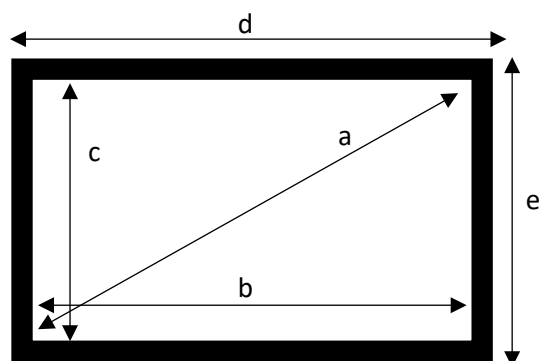

# TRIPOD SCREEN DIMENSIONS

Product Code	Description	A mm	B mm	C mm	D mm	E mm	F mm
1902395	Nobo Tripod Screen 1450x1088	1138	1580	90	70	2930	670
1902396	Nobo Tripod Screen 1700x1275	1325	1830	90	70	3260	670
1902397	Nobo Tripod Screen 1950x1463	1513	2080	90	70	3600	670
1902395W	Nobo Tripod Screen 1450x906	1138	1615	90	70	2930	670
1902396W	Nobo Tripod Screen 1700x1063	1325	1825	90	70	3260	670
1902397W	Nobo Tripod Screen 1950x1220	1513	2115	90	70	3600	670

Product Code	Description	Viewable Screen Area			Screen Size	
		a mm	b mm	c mm	d mm	e mm
1902395	Nobo Tripod Screen 1450x1088	1805	1450	1088	1500	1138
1902396	Nobo Tripod Screen 1700x1275	2118	1700	1275	1750	1325
1902397	Nobo Tripod Screen 1950x1463	2430	1950	1463	2000	1513
1902395W	Nobo Tripod Screen 1450x906	1710	1450	906	1500	1056
1902396W	Nobo Tripod Screen 1700x1063	2005	1700	1063	1750	1213
1902397W	Nobo Tripod Screen 1950x1220	2300	1950	1220	2000	1370

## Packaging Dimensions

Product Code	Description	EAN	Width mm	Height mm	Depth mm	Weight kg	Weight Product kg
1902395	Nobo Tripod Screen 1450x1088	5028252250283	1730	110	180	9,5	8,5
1902396	Nobo Tripod Screen 1700x1275	5028252250290	1950	110	180	11,4	9,98
1902397	Nobo Tripod Screen 1950x1463	5028252250306	2210	110	180	12,7	11,1
1902395W	Nobo Tripod Screen 1450x906	5028252425254	1765	135	210	9,5	6,5
1902396W	Nobo Tripod Screen 1700x1063	5028252425278	2010	135	210	10,37	7,8
1902397W	Nobo Tripod Screen 1950x1220	5028252425292	2260	135	210	11,96	11,5