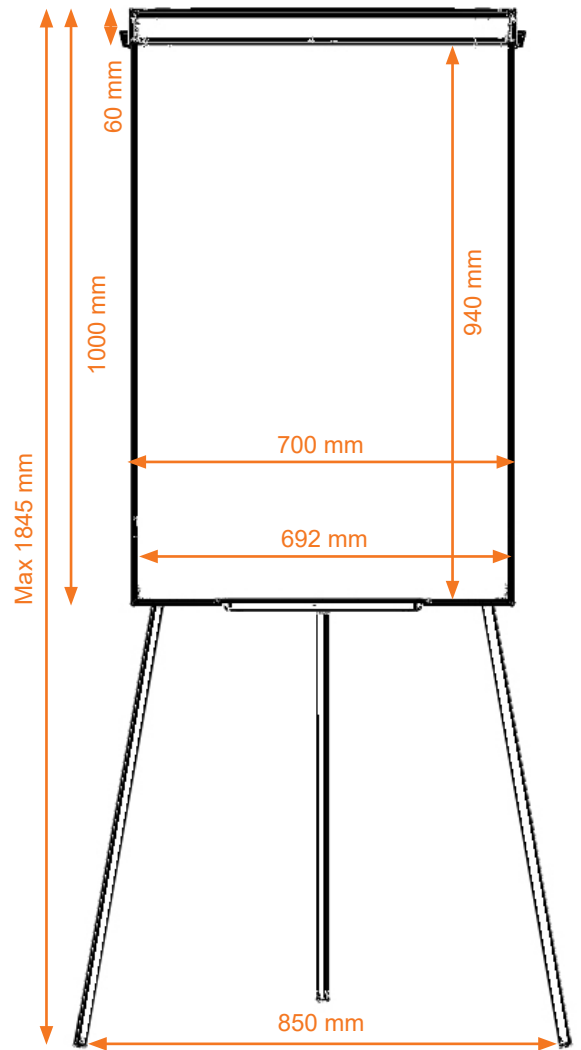

Impression Pro Easels

Product	SKU
Flipchart easel Nobo Impression Pro: tripod	1901916
Flipchart easel Nobo Impression Pro: tripod including extendable display arms	1901918
Flipchart easel Nobo Impression Pro: tripod (retail packed)	1902045
Flipchart easel Nobo Impression Pro: tripod including extendable display arms (retail packed)	1902046