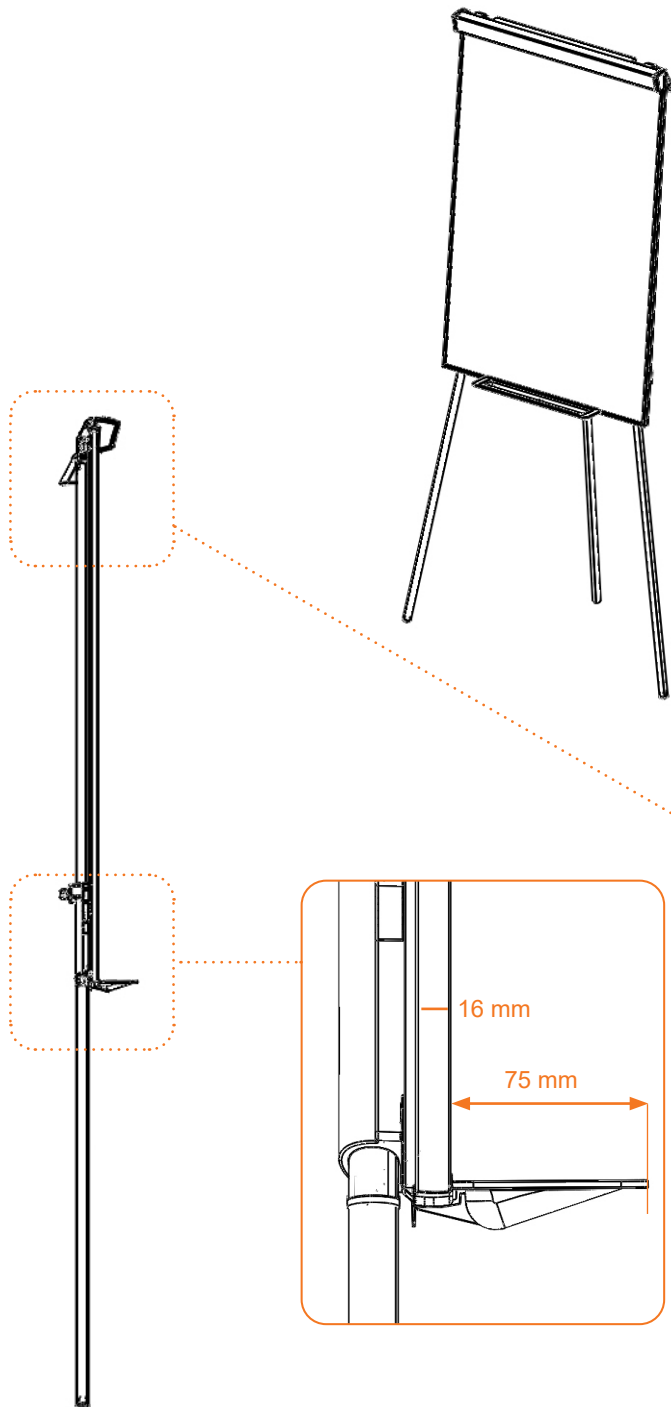

Impression Pro Easels

Product	SKU
Flipchart easel Nobo Impression Pro: tripod	1901916
Flipchart easel Nobo Impression Pro: tripod including extendable display arms	1901918
Flipchart easel Nobo Impression Pro: tripod (retail packed)	1902045
Flipchart easel Nobo Impression Pro: tripod including extendable display arms (retail packed)	1902046