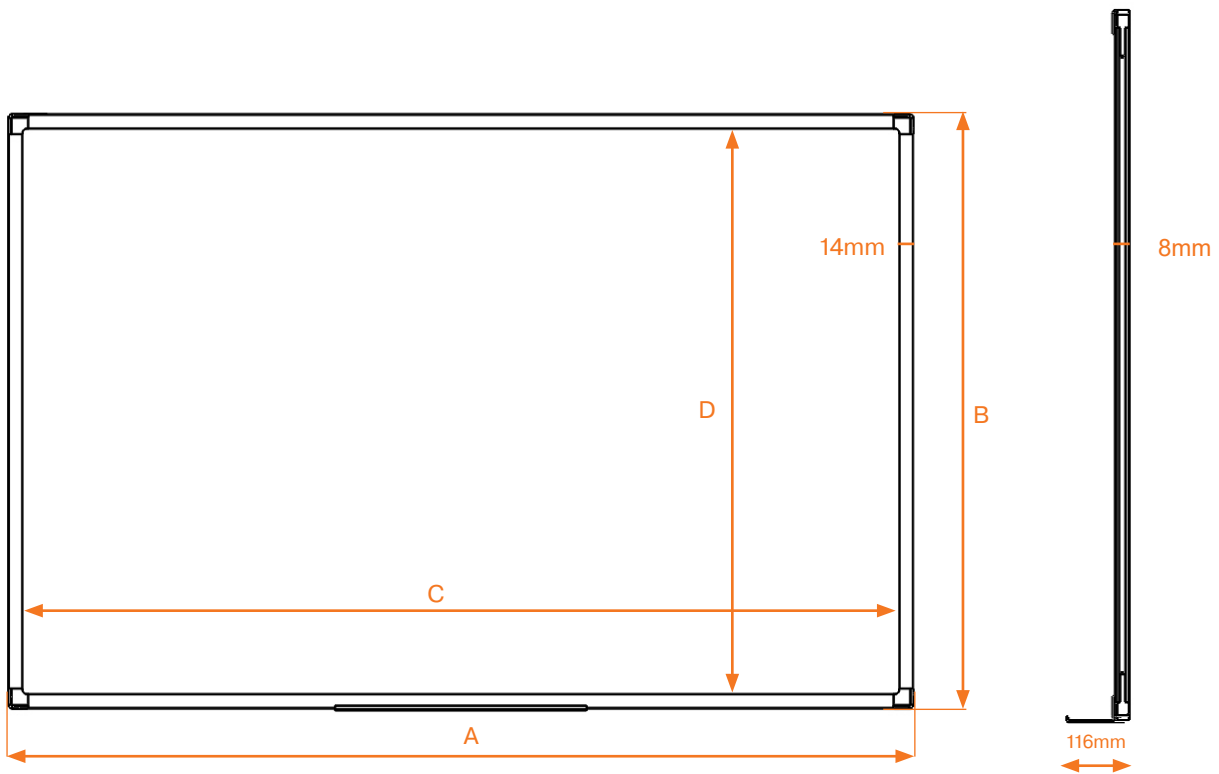

Essence Whiteboards & Notice Boards

Product	Sku
Whiteboard Essence Enamel 600x450mm	1915445
Whiteboard Essence Enamel 900x600mm	1915451
Whiteboard Essence Enamel 1200x900mm	1915453
Whiteboard Essence Enamel 1500x1000mm	1915475
Whiteboard Essence Enamel 1500x1200mm	1915446
Whiteboard Essence Enamel 1800x1200mm	1915447
Whiteboard Essence Enamel 2400x1200mm	1915448
Whiteboard Essence Steel 600x450mm	1905209
Whiteboard Essence Steel 900x600mm	1905210
Whiteboard Essence Steel 1200x900mm	1905211
Whiteboard Essence Steel 1200x1200mm	1915449
Whiteboard Essence Steel 1500x1000mm	1905212
Whiteboard Essence Steel 1500x1200mm	1915487
Whiteboard Essence Steel 1800x900mm	1915450
Whiteboard Essence Steel 1800x1200mm	1905213
Whiteboard Essence Steel 2400x1200mm	1905214
Whiteboard Essence Melamine 600x450mm	1915269
Whiteboard Essence Melamine 900x600mm	1915270
Whiteboard Essence Melamine 1200x900mm	1915271
Whiteboard Essence Melamine 1200x1200mm	1915452
Whiteboard Essence Melamine 1500x1000mm	1915207
Whiteboard Essence Melamine 1500x1200mm	1915208
Whiteboard Essence Melamine 1800x1200mm	1915486
Whiteboard Essence Melamine 2400x1200mm	1915223

Essence Whiteboards & Notice Boards

mm (+/- 2mm)				
Size	A	B	C	D
600x450mm	591	441	562	412
900x600mm	891	591	862	562
1200x900mm	1191	891	1162	862
1200x1200mm	1191	1191	1162	1162
1500x1000mm	1491	991	1462	962
1500x1200mm	1491	1191	1462	1162
1800x900mm	1791	891	1762	862
1800x1200mm	1791	1191	1762	1162
2000x1000mm	1991	991	1962	962
2400x1200mm	2391	1191	2362	1162