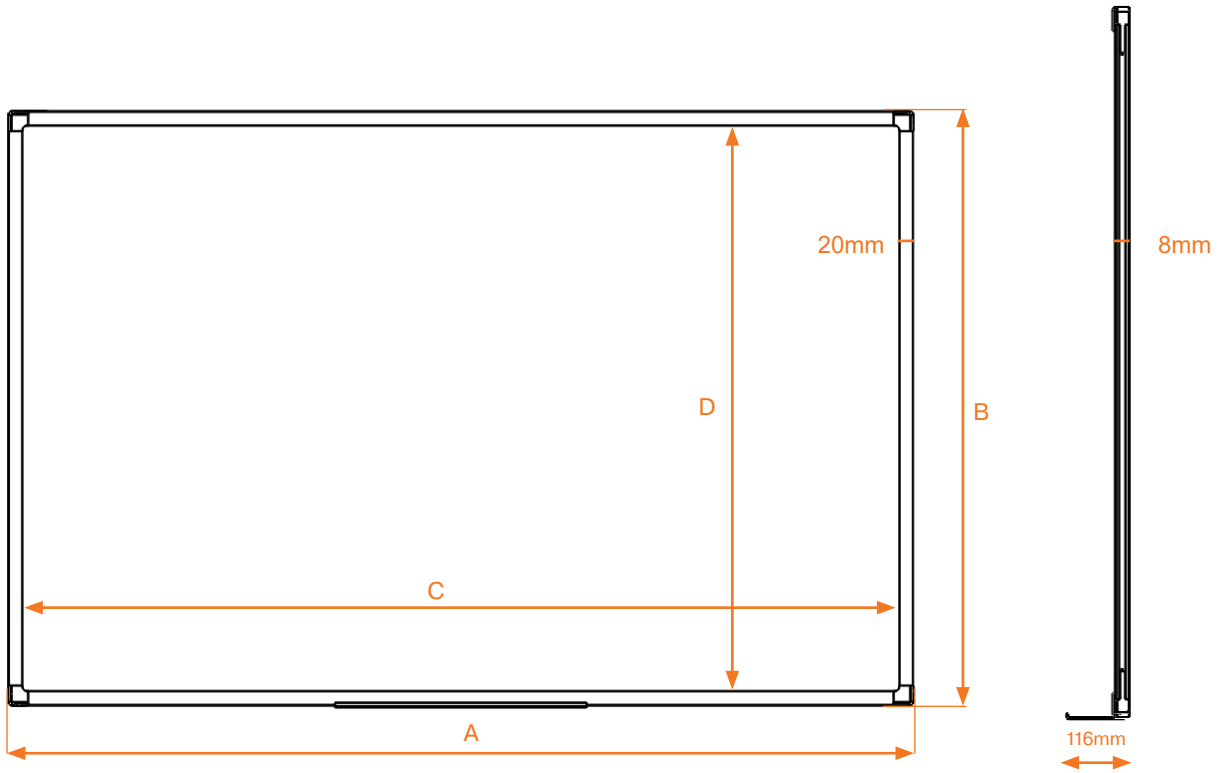

Essence Whiteboards & Notice Boards

Product	Skus
Whiteboard Essence Enamel 600x450mm	1915445
Whiteboard Essence Enamel 900x600mm	1915451
Whiteboard Essence Enamel 1200x900mm	1915453
Whiteboard Essence Enamel 1500x1000mm	1915475
Whiteboard Essence Enamel 1500x1200mm	1915446
Whiteboard Essence Enamel 1800x1200mm	1915447
Whiteboard Essence Enamel 2400x1200mm	1915448
Whiteboard Essence Steel 600x450mm	1905209
Whiteboard Essence Steel 900x600mm	1905210
Whiteboard Essence Steel 1200x900mm	1905211
Whiteboard Essence Steel 1200x1200mm	1915449
Whiteboard Essence Steel 1500x1000mm	1905212
Whiteboard Essence Steel 1500x1200mm	1915487
Whiteboard Essence Steel 1800x900mm	1915450
Whiteboard Essence Steel 1800x1200mm	1905213
Whiteboard Essence Steel 2400x1200mm	1905214
Whiteboard Essence Melamine 600x450mm	1915269
Whiteboard Essence Melamine 900x600mm	1915270
Whiteboard Essence Melamine 1200x900mm	1915271
Whiteboard Essence Melamine 1200x1200mm	1915452
Whiteboard Essence Melamine 1500x1000mm	1915207
Whiteboard Essence Melamine 1500x1200mm	1915208
Whiteboard Essence Melamine 1800x1200mm	1915486
Whiteboard Essence Melamine 2400x1200mm	1915223

Essence Whiteboards & Notice Boards

mm (+/- 2mm)				
Size	A	B	C	D
600x450mm	600	450	560	410
900x600mm	900	600	860	560
1200x900mm	1200	900	1160	860
1200x1200mm	1200	1200	1160	1160
1500x1000mm	1500	1000	1460	960
1500x1200mm	1500	1200	1460	1160
1800x900mm	1800	900	1760	860
1800x1200mm	1800	1200	1760	1160
2000x1000mm	2000	1000	1960	960
2400x1200mm	2400	1200	2360	1160