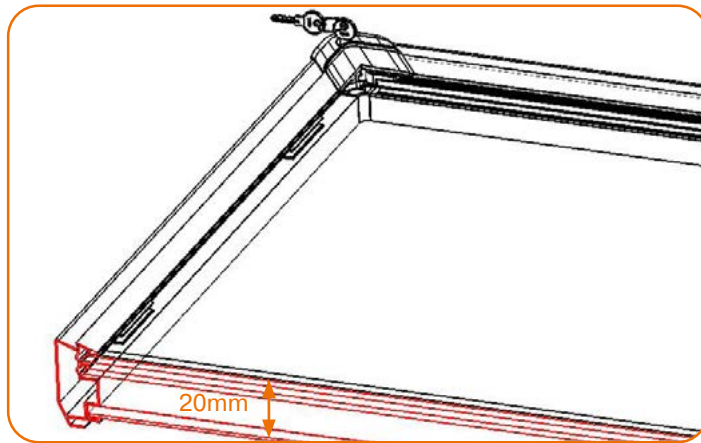

Premium Plus Lockable Notice Boards - Sliding Door

Product	SKU
Nobo Premium Plus Magnetic Lockable Notice Board 8xA4	1902569
Nobo Premium Plus Magnetic Lockable Notice Board 12xA4	1902570
Nobo Premium Plus Magnetic Lockable Notice Board 15xA4	1902609
Nobo Premium Plus Magnetic Lockable Notice Board 18xA4	1902571
Nobo Premium Plus Magnetic Lockable Notice Board 27xA4	1902572
Nobo Premium Plus Cork Lockable Notice Board 8xA4	1915331
Nobo Premium Plus Cork Lockable Notice Board 12xA4	1902574
Nobo Premium Plus Cork Lockable Notice Board 15xA4	1915332
Nobo Premium Plus Cork Lockable Notice Board 18xA4	1902575
Nobo Premium Plus Cork Lockable Notice Board 27xA4	1915333
Nobo Premium Plus Blue Felt Lockable Notice Board 8xA4	1902565
Nobo Premium Plus Blue Felt Lockable Notice Board 12xA4	1902566
Nobo Premium Plus Blue Felt Lockable Notice Board 18xA4	1915334
Nobo Premium Plus Blue Felt Lockable Notice Board 27xA4	1915335
Nobo Premium Plus Grey Felt Lockable Notice Board 8xA4	1915336
Nobo Premium Plus Grey Felt Lockable Notice Board 12xA4	1915337
Nobo Premium Plus Grey Felt Lockable Notice Board 18xA4	1915338
Nobo Premium Plus Grey Felt Lockable Notice Board 27xA4	1915339

Premium Plus Lockable Notice Boards - Sliding Door

mm (+/- 2mm)				
Size	A	B	C	D
8xA4	925	668	866	609
12xA4	925	970	866	911
15xA4	1140	970	1081	911
18xA4	1355	970	1296	911
27xA4	2000	970	1941	911