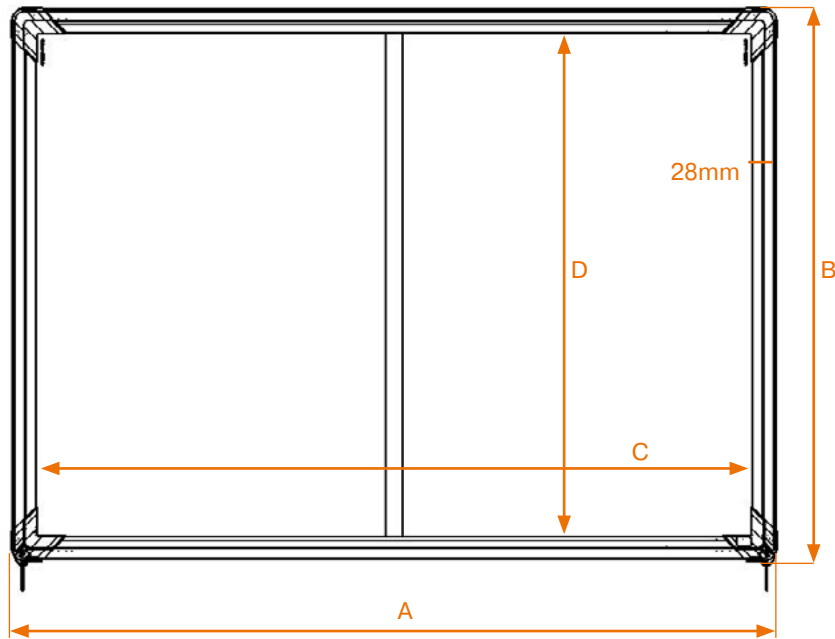

Premium Plus Lockable Notice Boards - Sliding Door

Product	SKU
Nobo Premium Plus Magnetic Lockable Notice Board 8xA4	1902569
Nobo Premium Plus Magnetic Lockable Notice Board 12xA4	1902570
Nobo Premium Plus Magnetic Lockable Notice Board 15xA4	1902609
Nobo Premium Plus Magnetic Lockable Notice Board 18xA4	1902571
Nobo Premium Plus Magnetic Lockable Notice Board 27xA4	1902572
Nobo Premium Plus Cork Lockable Notice Board 8xA4	1915331
Nobo Premium Plus Cork Lockable Notice Board 12xA4	1902574
Nobo Premium Plus Cork Lockable Notice Board 15xA4	1915332
Nobo Premium Plus Cork Lockable Notice Board 18xA4	1902575
Nobo Premium Plus Cork Lockable Notice Board 27xA4	1915333
Nobo Premium Plus Blue Felt Lockable Notice Board 8xA4	1902565
Nobo Premium Plus Blue Felt Lockable Notice Board 12xA4	1902566
Nobo Premium Plus Blue Felt Lockable Notice Board 18xA4	1915334
Nobo Premium Plus Blue Felt Lockable Notice Board 27xA4	1915335
Nobo Premium Plus Grey Felt Lockable Notice Board 8xA4	1915336
Nobo Premium Plus Grey Felt Lockable Notice Board 12xA4	1915337
Nobo Premium Plus Grey Felt Lockable Notice Board 18xA4	1915338
Nobo Premium Plus Grey Felt Lockable Notice Board 27xA4	1915339

Premium Plus Lockable Notice Boards - Sliding Door

mm (+/- 2mm)				
Size	A	B	C	D
8xA4	925	668	866	609
12xA4	925	970	866	911
15xA4	1140	970	1081	911
18xA4	1355	970	1296	911
27xA4	2000	970	1941	911