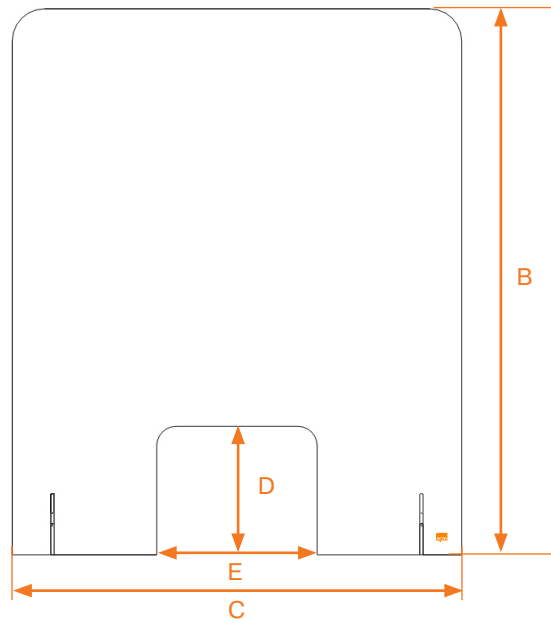

Acrylic Protective Counter Partition Screen

Product	SKU
With hole	1915488
Without hole	1915489

	mm (+/- 2mm)				
	A	B	C	D	E
With Hole	240	850	700	200	250
Without Hole	240	850	700		