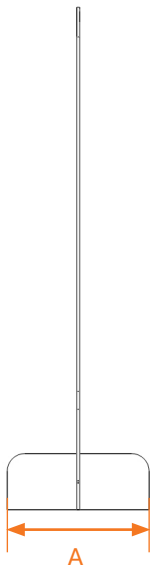

Acrylic Protective Counter Partition Screen

Product	SKU
With hole	1915488
Without hole	1915489

	mm (+/- 2mm)				
	A	B	C	D	E
With Hole	240	850	700	200	250
Without Hole	240	850	700		