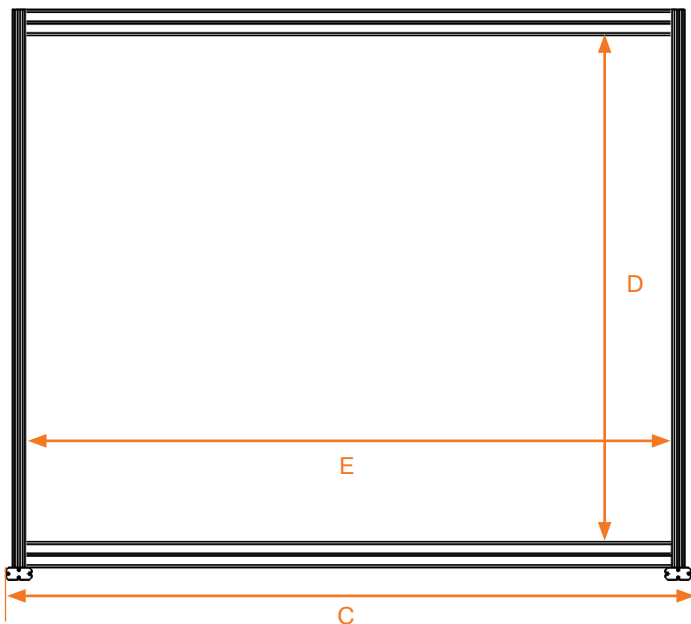

Desk divider

Product	Sku
1000x400	1915494
1000x600	1915493
1000x800	1915492
1000x1200	1915491
1000x1400	1915490

	mm (+/- 2mm)	
Size	A	B
1000x400	1000	400
1000x600	1000	400
1000x800	1000	400
1000x1200	1000	400
1000x1400	1000	400

	mm (+/- 2mm)		
Size	C	D	E
1000x400	400	868	333
1000x600	600	868	533
1000x800	800	868	733
1000x1200	1200	868	1133
1000x1400	1400	868	1333