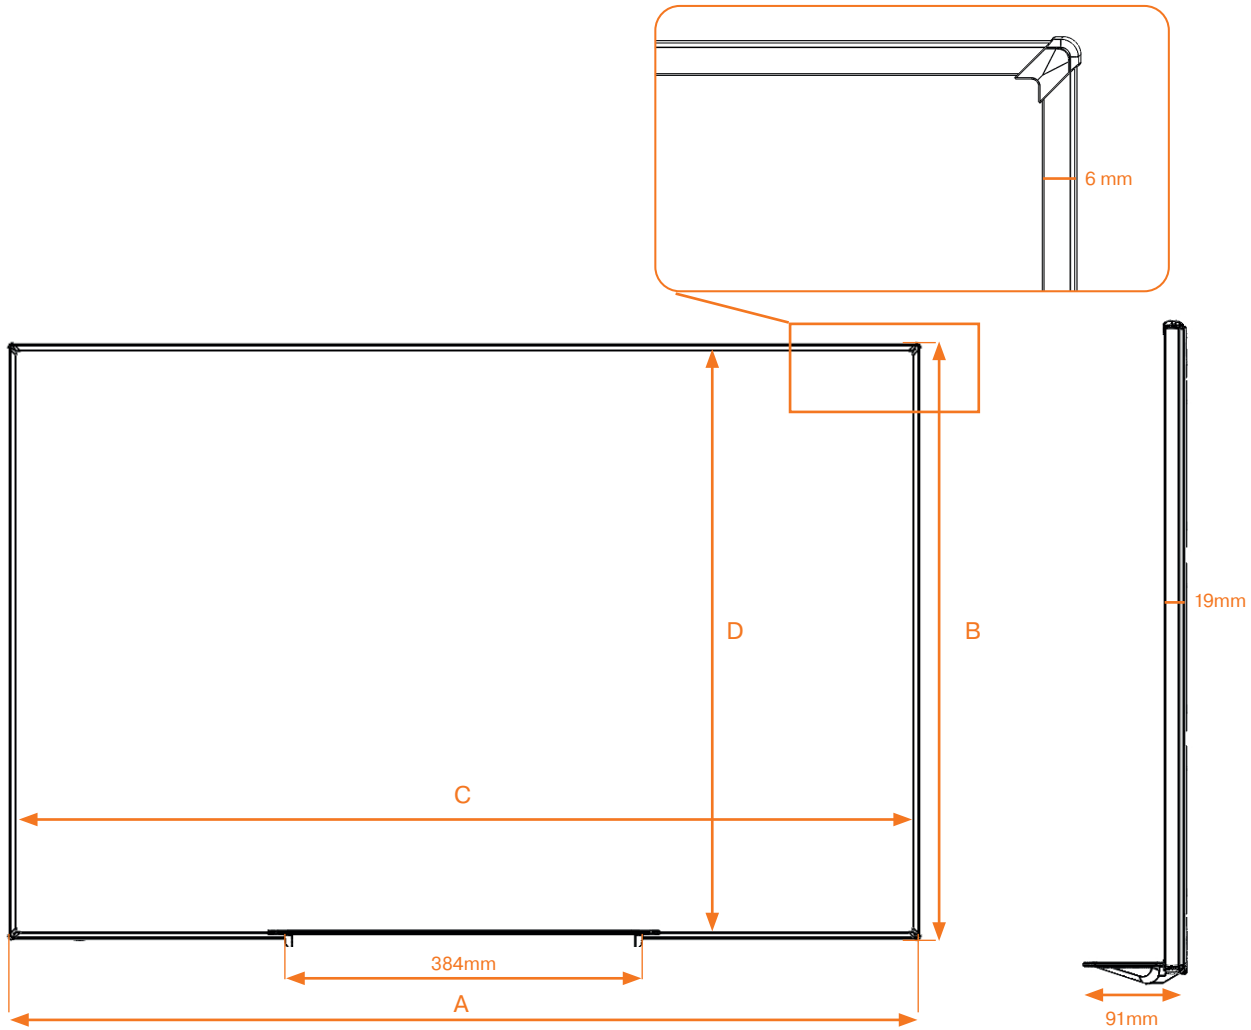

Impression Pro Whiteboards & Notice Boards

Product	Sku
Whiteboard Impression Pro Widescreen Enamel 710x400mm	1915248
Whiteboard Impression Pro Widescreen Enamel 890x500mm	1915249
Whiteboard Impression Pro Widescreen Enamel 1220x690mm	1915250
Whiteboard Impression Pro Widescreen Enamel 1550x870mm	1915251
Whiteboard Impression Pro Widescreen Enamel 1880x1060mm	1915252
Whiteboard Impression Pro Widescreen steel 710x400mm	1915253
Whiteboard Impression Pro Widescreen steel 890x500mm	1915254
Whiteboard Impression Pro Widescreen steel 1220x690mm	1915255
Whiteboard Impression Pro Widescreen steel 1550x870mm	1915256
Whiteboard Impression Pro Widescreen steel 1880x1060mm	1915257
Whiteboard Impression Pro Enamel 600x450mm	1915394
Whiteboard Impression Pro Enamel 900x600mm	1915395
Whiteboard Impression Pro Enamel 1200x900mm	1915396
Whiteboard Impression Pro Enamel 1500x1000mm	1915397
Whiteboard Impression Pro Enamel 1800x900mm	1915398
Whiteboard Impression Pro Enamel 1800x1200mm	1915399
Whiteboard Impression Pro Enamel 2400x1200mm	1915400
Whiteboard Impression Pro steel 600x450mm	1915401
Whiteboard Impression Pro steel 900x600mm	1915402
Whiteboard Impression Pro steel 1200x900mm	1915403
Whiteboard Impression Pro steel 1500x1000mm	1915404
Whiteboard Impression Pro steel 1800x900mm	1915405
Whiteboard Impression Pro steel 1800x1200mm	1915406
Whiteboard Impression Pro steel 2000x1000mm	1915407
Whiteboard Impression Pro steel 2400x1200mm	1915408

Impression Pro Whiteboards & Notice Boards

mm (+/- 2mm)				
Size	A	B	C	D
600x450	586	429	574	417
900x600	889	580	877	568
1200x900	1191	883	1179	871
1500x1000	1494	984	1482	972
1500x1200	1494	1185	1482	1173
1800x900	1796	883	1784	871
1800x1200	1796	1185	1784	1173
2000x1000	1992	980	1980	968
2400x1200	2401	1185	2389	1173
710x400	714	404	702	392
890x500	891	503	879	491
1220x690	1222	691	1210	679
1550x870	1554	876	1542	864
1880x1060	1887	1064	1875	1052