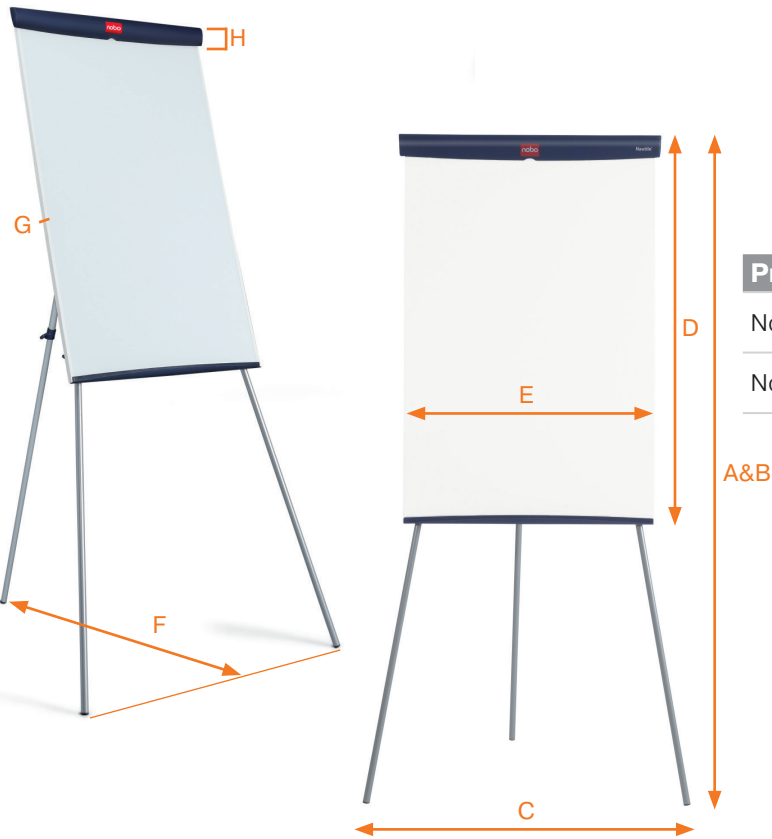

# Tripod Easel

Product	SKU
Nobo Classic Melamine Tripod Easel	1905241 and 1905242
Nobo Basic Steel Easel	1905243 and 1905244

## mm (+/- 2mm)

	1905241	1905242	1905243	1905244
A – total height (Max extension)	1840		1840	
B – total height (Min extension)	1030		1030	
C – total width (inc foot)	895		895	
D – Screen height	1050		1050	
E – Screen width	680		680	
F- total product depth	1025		1025	
G – Surface thickness	14		14	
H – Pad clamp depth	70		70	
Packaged height	110	100	110	100
Packaged width	760	740	760	740
Packaged depth	1140	1100	1140	1100
Product Weight (kg)	8,31		10,13	
Packaged Weight (kg)	10,5	9,5	12	10,5