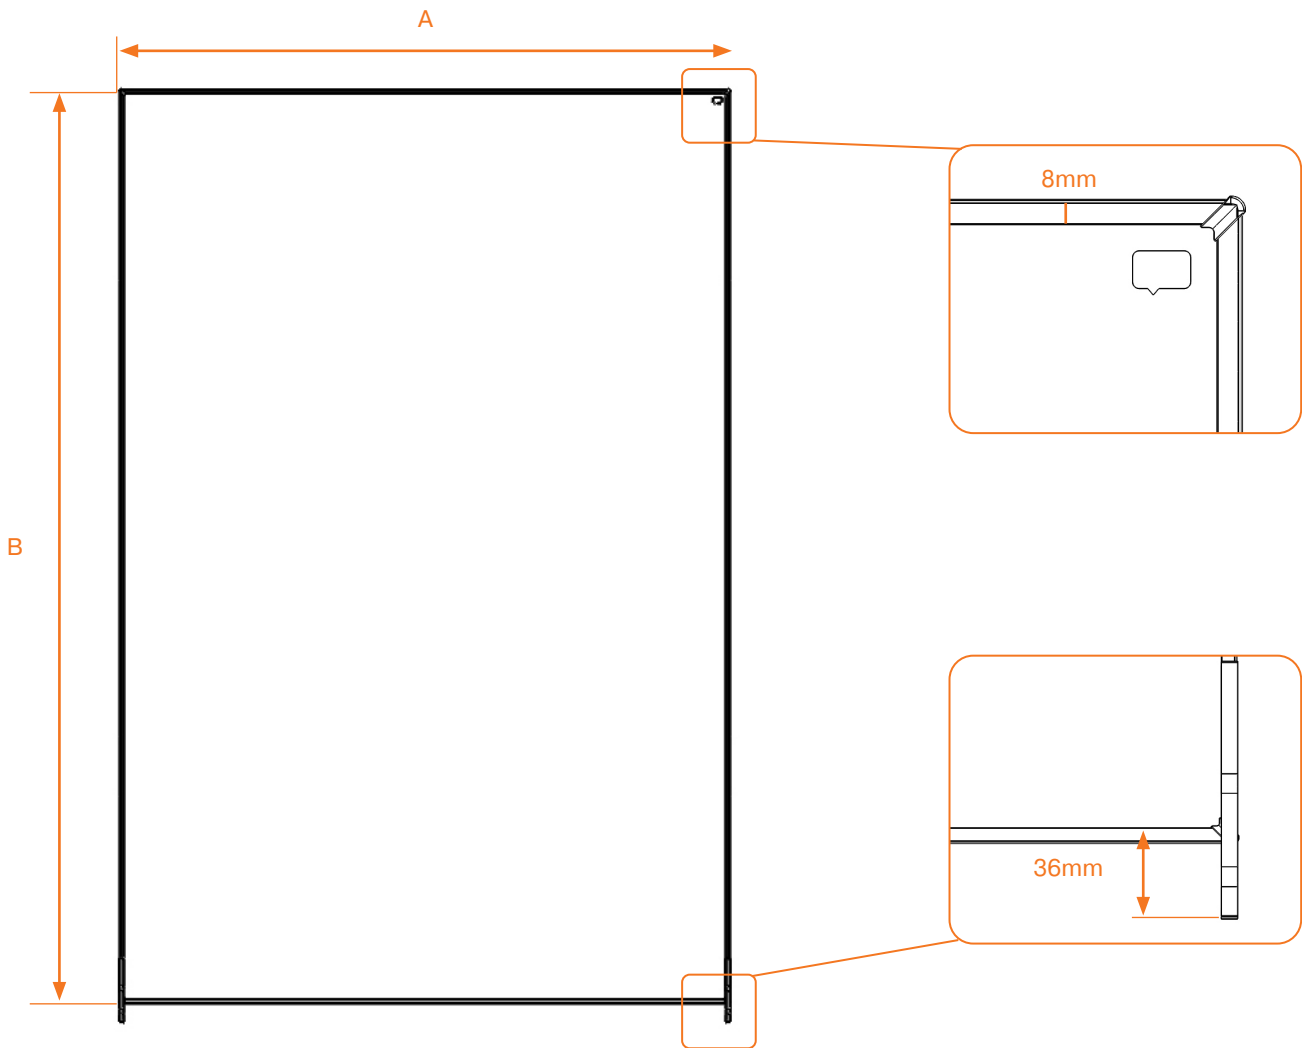

Nobo Impression Pro Floor Dividers

Product	SKU
Nobo Impression Pro Free Standing Room Divider Screen Felt Surface 1200x1800grey	1915521
Nobo Impression Pro Free Standing Room Divider Screen Felt Surface 800x1800 grey	1915522
Nobo Impression Pro Free Standing Room Divider Screen Felt Surface 600x1800 grey	1915523
Nobo Impression Pro Free Standing Room Divider Screen Felt Surface 1200x1800blue	1915524
Nobo Impression Pro Free Standing Room Divider Screen Felt Surface 800x1800 blue	1915525
Nobo Impression Pro Free Standing Room Divider Screen Felt Surface 600x1800 blue	1915526
Nobo Impression Pro Free Standing Room Divider Screen Felt Surface 1200x1800 red	1915527
Nobo Impression Pro Free Standing Room Divider Screen Felt Surface 800x1800 red	1915528
Nobo Impression Pro Free Standing Room Divider Screen Felt Surface 600x1800 red	1915529

Nobo Impression Pro Floor Dividers

mm (+/- 2mm)		
Size	A	B
600x1800	607	1807
800x1800	807	1807
1200x1800	1207	1807