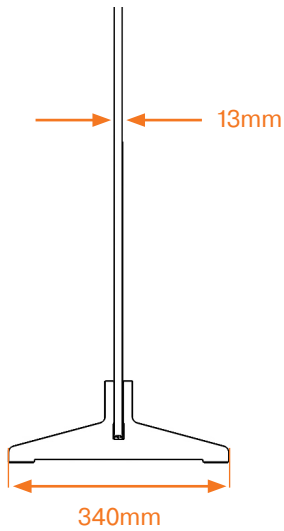

Nobo Impression Pro Floor Dividers

Product	SKU
Nobo Impression Pro Free Standing Room Divider Screen Felt Surface 1200x1800grey	1915521
Nobo Impression Pro Free Standing Room Divider Screen Felt Surface 800x1800 grey	1915522
Nobo Impression Pro Free Standing Room Divider Screen Felt Surface 600x1800 grey	1915523
Nobo Impression Pro Free Standing Room Divider Screen Felt Surface 1200x1800blue	1915524
Nobo Impression Pro Free Standing Room Divider Screen Felt Surface 800x1800 blue	1915525
Nobo Impression Pro Free Standing Room Divider Screen Felt Surface 600x1800 blue	1915526
Nobo Impression Pro Free Standing Room Divider Screen Felt Surface 1200x1800 red	1915527
Nobo Impression Pro Free Standing Room Divider Screen Felt Surface 800x1800 red	1915528
Nobo Impression Pro Free Standing Room Divider Screen Felt Surface 600x1800 red	1915529

Nobo Impression Pro Floor Dividers

mm (+/- 2mm)		
Size	A	B
600x1800	607	1807
800x1800	807	1807
1200x1800	1207	1807