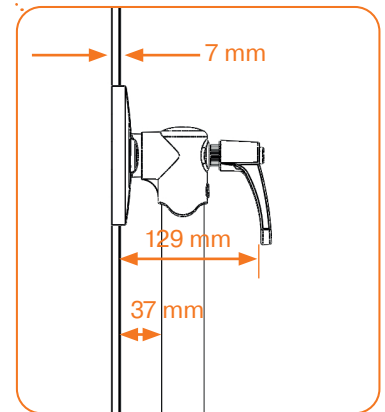

Mobile boards

Product	Sku
Nobo Steel Mobile Whiteboard 1500x1200mm	1901031
Nobo Enamel Mobile Whiteboard 1200x900mm	1901033
Nobo Enamel Mobile Whiteboard 1500x1200mm	1901035
Nobo Steel Mobile Whiteboard 1200x900mm	1901029

Product	MM (+/- 2mm)				
	A	B	C	D	E
900x1200	1196	887	1371	1788	776
1500x1200	1499	1189	1673	1936	624

ACCO Brands Europe
Oxford House, Oxford Road,
Aylesbury, Bucks, HP21 8SZ,
England
www.accobrand.com