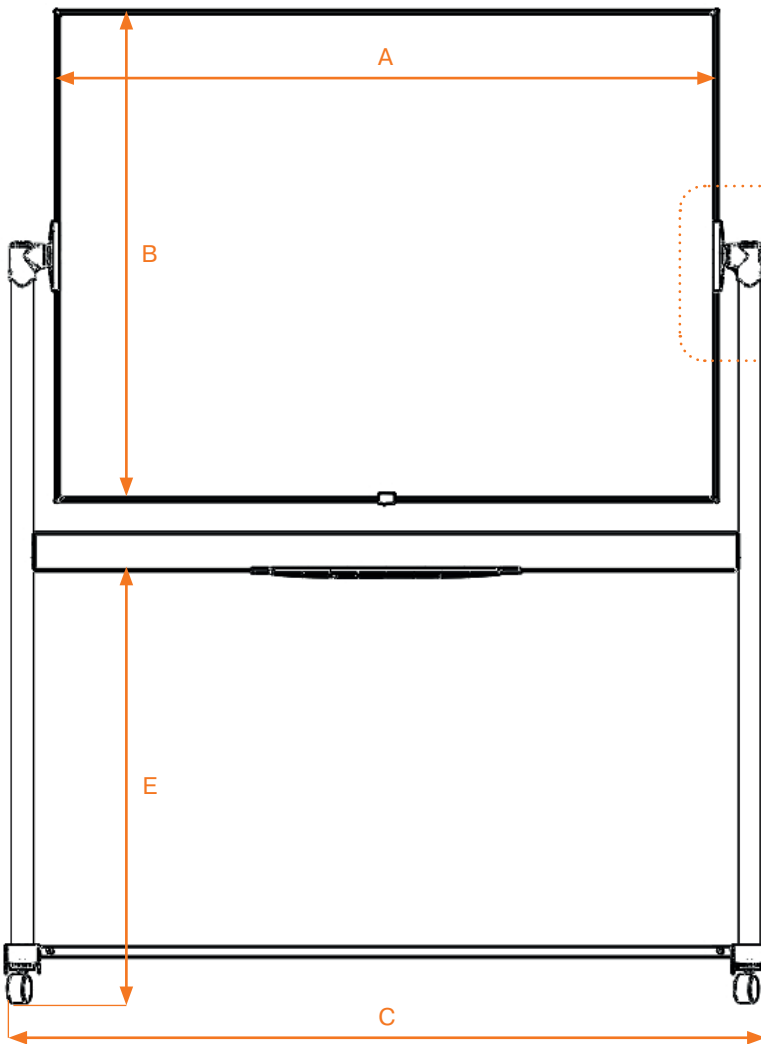

Mobile boards

Product	Sku
Nobo Steel Mobile Whiteboard 1500x1200mm	1901031
Nobo Enamel Mobile Whiteboard 1200x900mm	1901033
Nobo Enamel Mobile Whiteboard 1500x1200mm	1901035
Nobo Steel Mobile Whiteboard 1200x900mm	1901029

Product	MM (+/- 2mm)				
	A	B	C	D	E
900x1200	1196	887	1371	1788	776
1500x1200	1499	1189	1673	1936	624

ACCO Brands Europe
Oxford House, Oxford Road,
Aylesbury, Bucks, HP21 8SZ,
England
www.accobrand.com