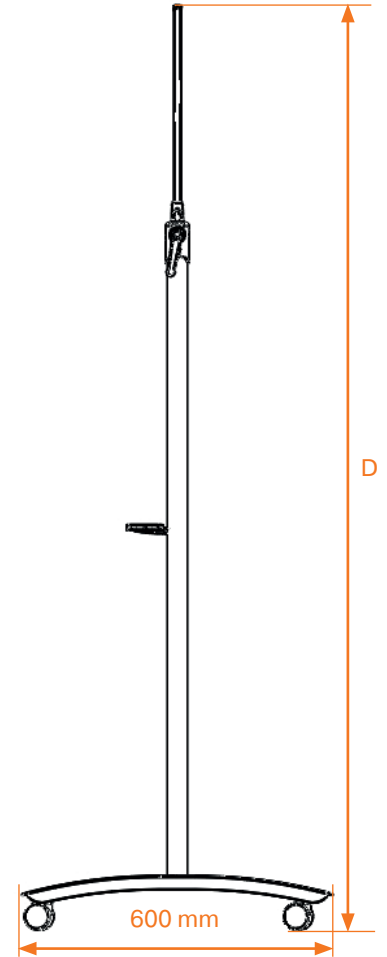

Mobile boards

Product	Sku
Nobo Steel Mobile Whiteboard 1500x1200mm	1901031
Nobo Enamel Mobile Whiteboard 1200x900mm	1901033
Nobo Enamel Mobile Whiteboard 1500x1200mm	1901035
Nobo Steel Mobile Whiteboard 1200x900mm	1901029

Product	MM (+/- 2mm)				
	A	B	C	D	E
900x1200	1196	887	1371	1788	776
1500x1200	1499	1189	1673	1936	624

ACCO Brands Europe
Oxford House, Oxford Road,
Aylesbury, Bucks, HP21 8SZ,
England
www.accobrand.com