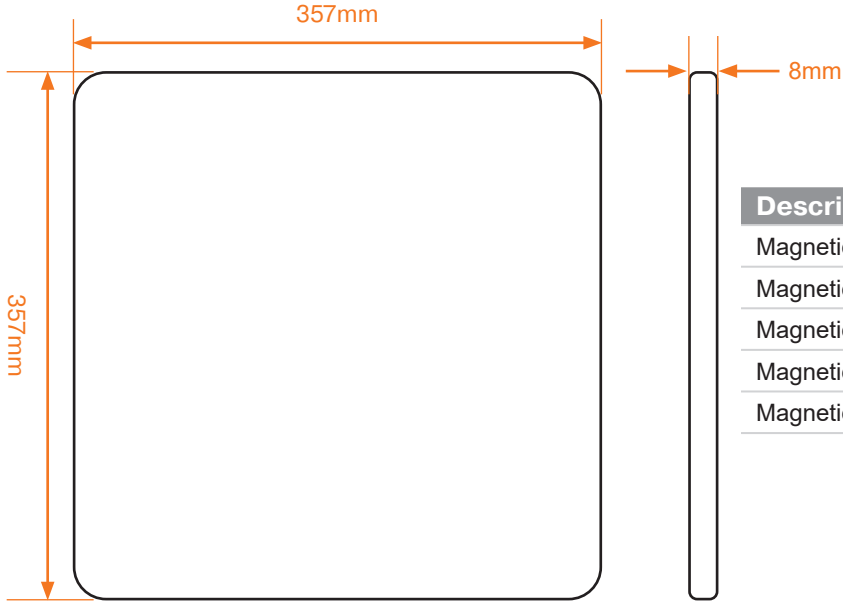

Magnetic tile boards

Description	Code
Magnetic Square Tile 360x360mm white	1903802
Magnetic Square Tile 360x360mm green	1903773
Magnetic Square Tile 360x360mm pink	1903803
Magnetic Square Tile 360x360mm black	1903774
Magnetic Square Tile 360x360mm blue	1903873